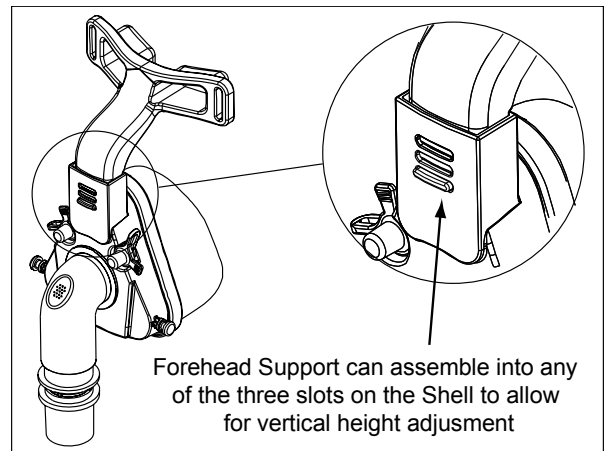

Reorder Information

Part Number	Product Description
SYL200	Sylent Nasal Mask— All Size Kit
SYL201	Sylent Nasal Mask— Small
SYL203	Sylent Nasal Mask— Medium
SYL211	Sylent Cushion — Small
SYL213	Sylent Cushion — Medium
SYL230	Sylent Nasal Mask Headgear